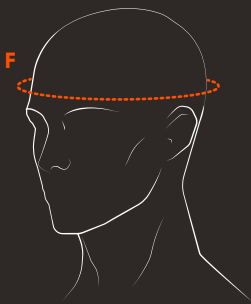

APPAREL SIZE GUIDE

HEADWEAR (cm)

SIZE   **F** Circumference

S/M   51-55

M/L   56-61

L/XL   61+

ONE   54-60

From the middle of your forehead, measure around the widest part horizontally.