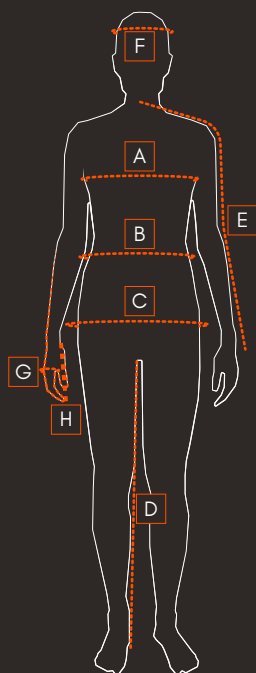

APPAREL SIZE GUIDE

WOMEN'S (cm)

SIZE	Height	A Chest	B Waist	C Hip	D Inner leg	E Sleeve length
XS	158-162	80-84	64-68	88-92	73-75	60-61
S	162-166	84-89	68-73	92-97	75-77	61-62
M	166-170	89-96	73-80	97-104	77-80	62-64
L	170-174	96-105	80-89	104-113	80-83	64-66
XL	174-178	105-115	89-99	113-123	83-86	66-68