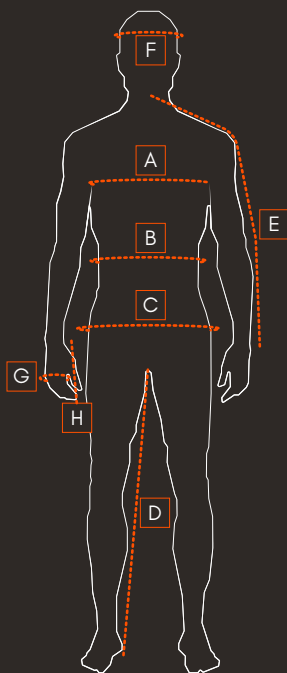

APPAREL SIZE GUIDE

UNISEX / MEN'S (cm)

SIZE	Height	A Chest	B Waist	C Hip	D Inner leg	E Sleeve length
2XS	158-168	80-88	64-74	80-88	73-78	60-62
XS	168-172	88-92	74-78	88-92	78-80	62-64
S	172-176	92-96	78-82	92-96	80-82	64-66
M	176-180	96-104	82-90	96-104	82-84	66-68
L	180-184	104-113	90-99	104-113	84-86	68-70
XL	184-188	113-123	99-109	113-123	86-88	70-72
2XL	188-192	123-133	109-119	123-133	88-90	72-74